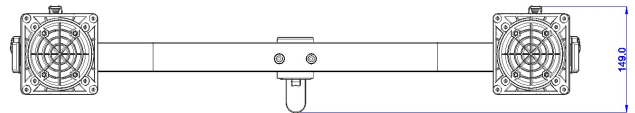

Stream Crossbeam With Baby-C Clamp

Product Specification

Product code	CMS3122 – White – Baby C
Weight capacity	6kg (Per Monitor)
Max Screen Size	27"
VESA	75mm & 100mm VESA compliant
Movement	Height adjustment, VESA tilt, and VESA rotate
Height adjustment	Max height adjustment 275mm – Post Height 400mm
Tilt	75 degrees up / 75 degrees down (170 degrees total)

Additional Information

Crossbeam solution for two monitors with quick release

Quick and easy set up

Easy disassembly aids recycling

98% of single material is used in manufacturing

Quick Release VESA Head

Available in a choice of 3 colours: