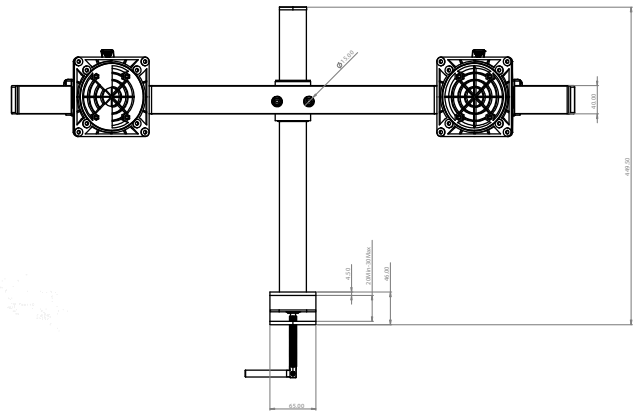

Stream Crossbeam With Baby-C Clamp

Product Specification

Product code	CMS3122 – White – Baby C
Weight capacity	6kg (Per Monitor)
Max Screen Size	27"
VESA	75mm & 100mm VESA compliant
Movement	Height adjustment, VESA tilt, and VESA rotate
Height adjustment	Max height adjustment 275mm – Post Height 400mm
Tilt	75 degrees up / 75 degrees down (170 degrees total)

Additional Information

Crossbeam solution for two monitors with quick release

Quick and easy set up

Easy disassembly aids recycling

98% of single material is used in manufacturing

Quick Release VESA Head

Available in a choice of 3 colours: