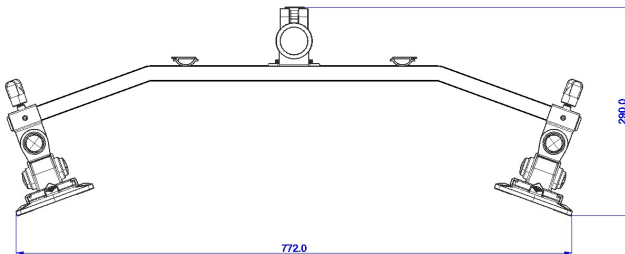

Stream Crossbeam With Baby-C Clamp

Product Specification

Product code	CMS3122 – White – Baby C
Weight capacity	6kg (Per Monitor)
Max Screen Size	27"
VESA	75mm & 100mm VESA compliant
Movement	Height adjustment, VESA tilt, and VESA rotate
Height adjustment	Max height adjustment 275mm – Post Height 400mm
Tilt	75 degrees up / 75 degrees down (170 degrees total)

Additional Information

Crossbeam solution for two monitors with quick release

Quick and easy set up

Easy disassembly aids recycling

98% of single material is used in manufacturing

Quick Release VESA Head

Available in a choice of 3 colours: